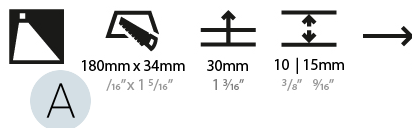

GENERAL

Series: Delight
Subseries: Delight String Step Wide
Brand: Prolicht
Division: Architectural
Mounting Type: Recessed
Mounting Location: Wall
Subcategory: Step Light

PHYSICAL

Shape: Rectangle
Length (mm): 190
Length (in): 7 1/2
Height (mm): 40
Depth (mm): 27
Height (in): 1 9/16
Depth (in): 1 1/16
Ceiling Thickness (mm): 10 / 12 / 15
Ceiling Thickness (in): 3/8 or 1/2 or 9/16
Min. Recessing Depth (mm): 30
Min. Recessing Depth (in): 1 3/16
Light Distribution: Asymmetric
Weight (kg): 0.208
Weight (lbs): .4576
Fixture Finish: SSR / BKV / CWI / CRY / HAB / UFT / ITA / RUA / FTG / MYG / LOD / PUS / FRO / FUP / KIA / POP / BLS / SPG / MEY / GOH / GUM / CHC / COM / ABZ / JAG / OBR / MOS / ROR
Fixture Material: Aluminum
Cut-out Measurements: 140mm / 5 1/2" x 34mm / 1 5/16"

ELECTRICAL

Lamp Type: LED (Zhaga Standard)
Input Wattage (W): 2.2
Total Output Wattage (W): 2
Dimming: 0-10V Dimming / Phase Dimming (120Vac Only)
Driver Included: No
Driver Location: Remote
Driver Type: Constant Voltage - 120 / 277Vac
Driver Class: Class 2
Input Voltage (V): 120 - 277
Output Voltage (V): 24

LED

Number of LEDs: 1
Color Temperature (°K): 3000 / 3500 / 5000
Max. Delivered Lumen (lm): 60
CRI: >80 CRI
Lamp Life (hrs): 50000

OPTICAL

RATINGS AND CERTIFICATIONS

Certified By: Certified for North American Standards
IP rating: IP20